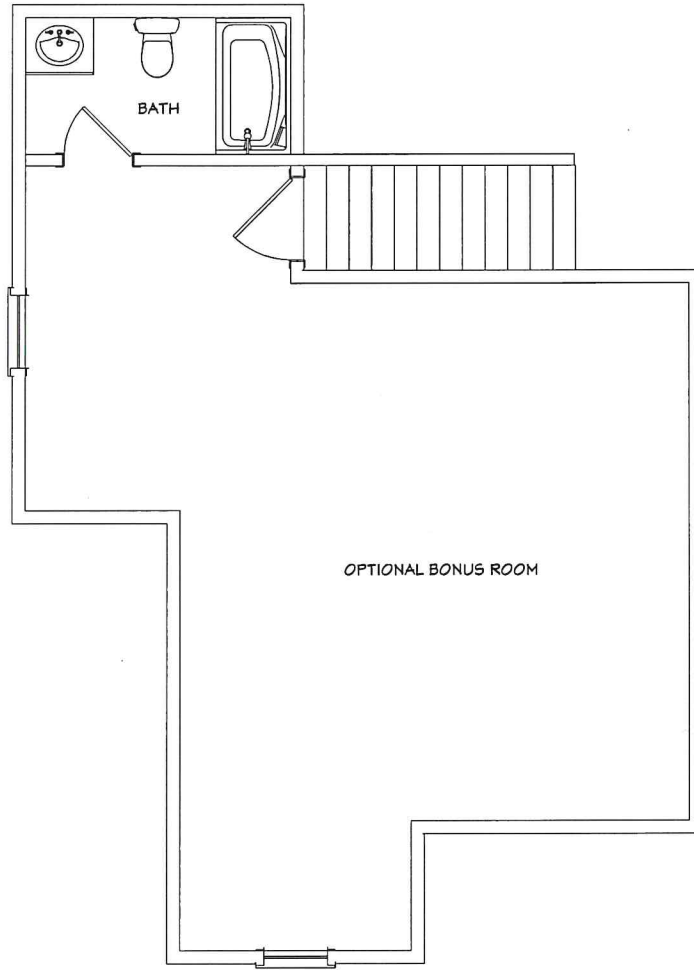

# WHITE OAK MODEL

The Cottages at Parsons Garden

Front Elevation

3 Bedrooms, 2 Bathrooms  
Bonus Room with Bath  
Approximately 2665 Total Square Feet  
Approximately 2103 Heated Square Feet  
Double Car Garage of 461 Square Feet  
Patio Area

FLOOR PLAN

BONUS ROOM FLOOR PLAN