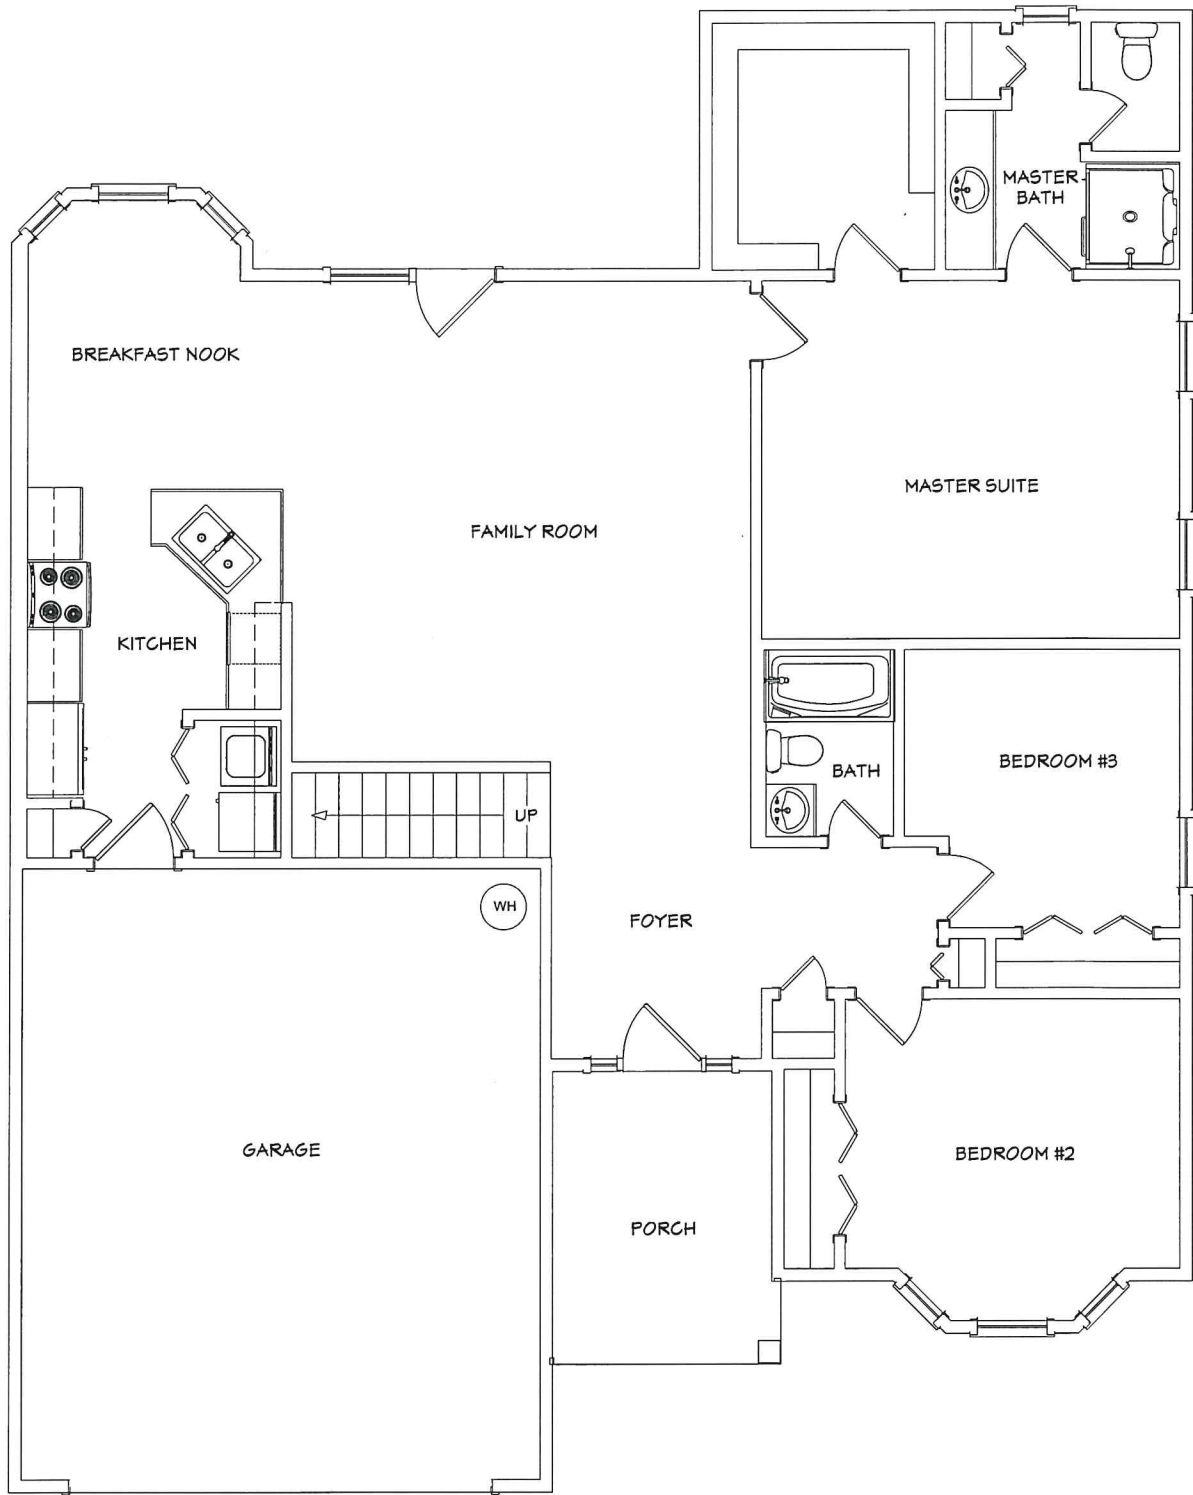

# WHITE OAK MODEL

The Cottages at Parsons Garden

Front Elevation

3 Bedrooms, 2 Bathrooms  
Bonus Room with Bath  
Approximately 2665 Total Square Feet  
Approximately 2103 Heated Square Feet  
Double Car Garage of 461 Square Feet  
Patio Area

FLOOR PLAN

BONUS ROOM FLOOR PLAN