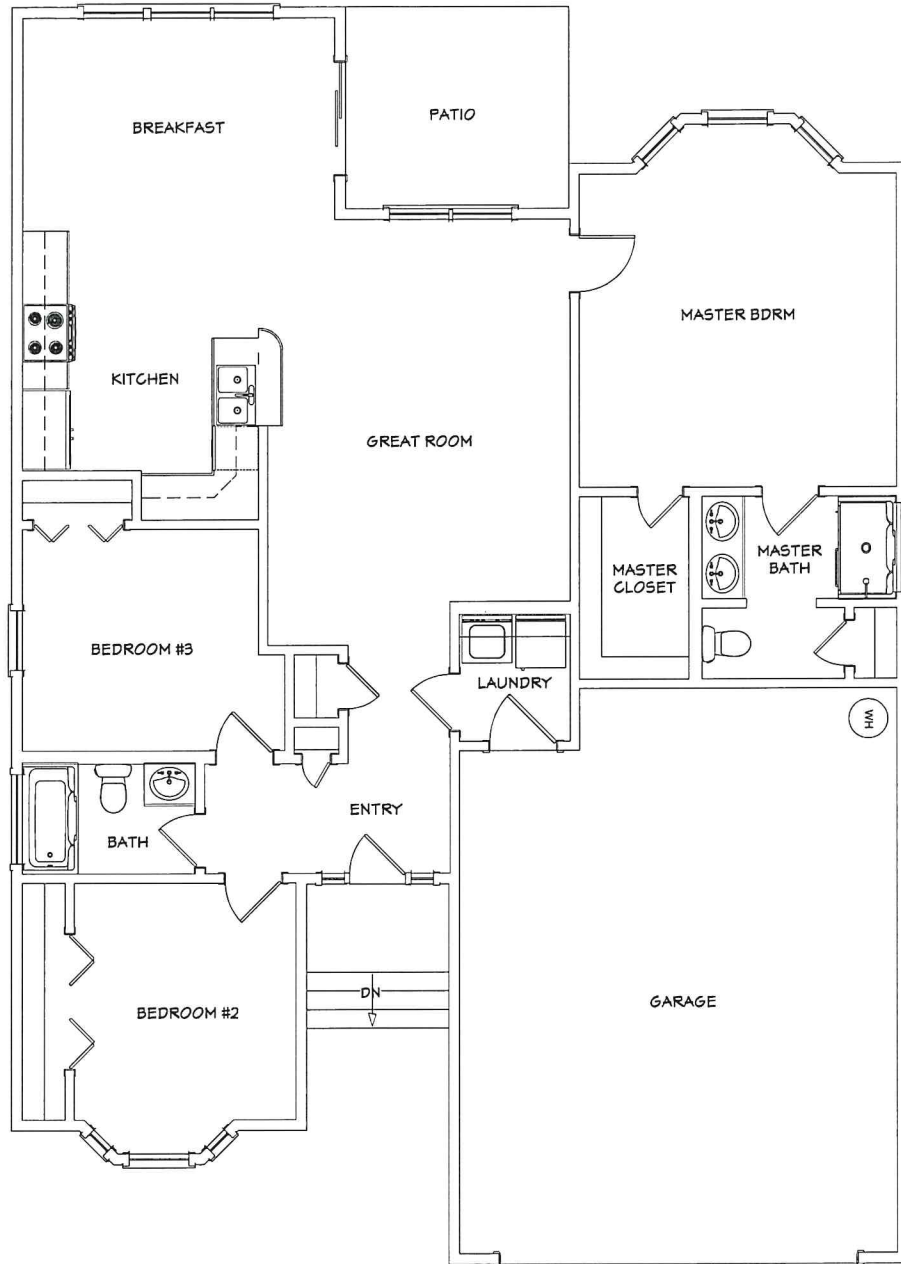

# MADALYN MODEL

The Cottages at Parsons Garden

Front Elevation

3 Bedrooms, 2 Bathrooms  
Approximately 1696 Total Square Feet  
Approximately 1319 Heated Square Feet  
Double Car Garage of 377 Square Feet  
Patio Area

FLOOR PLAN