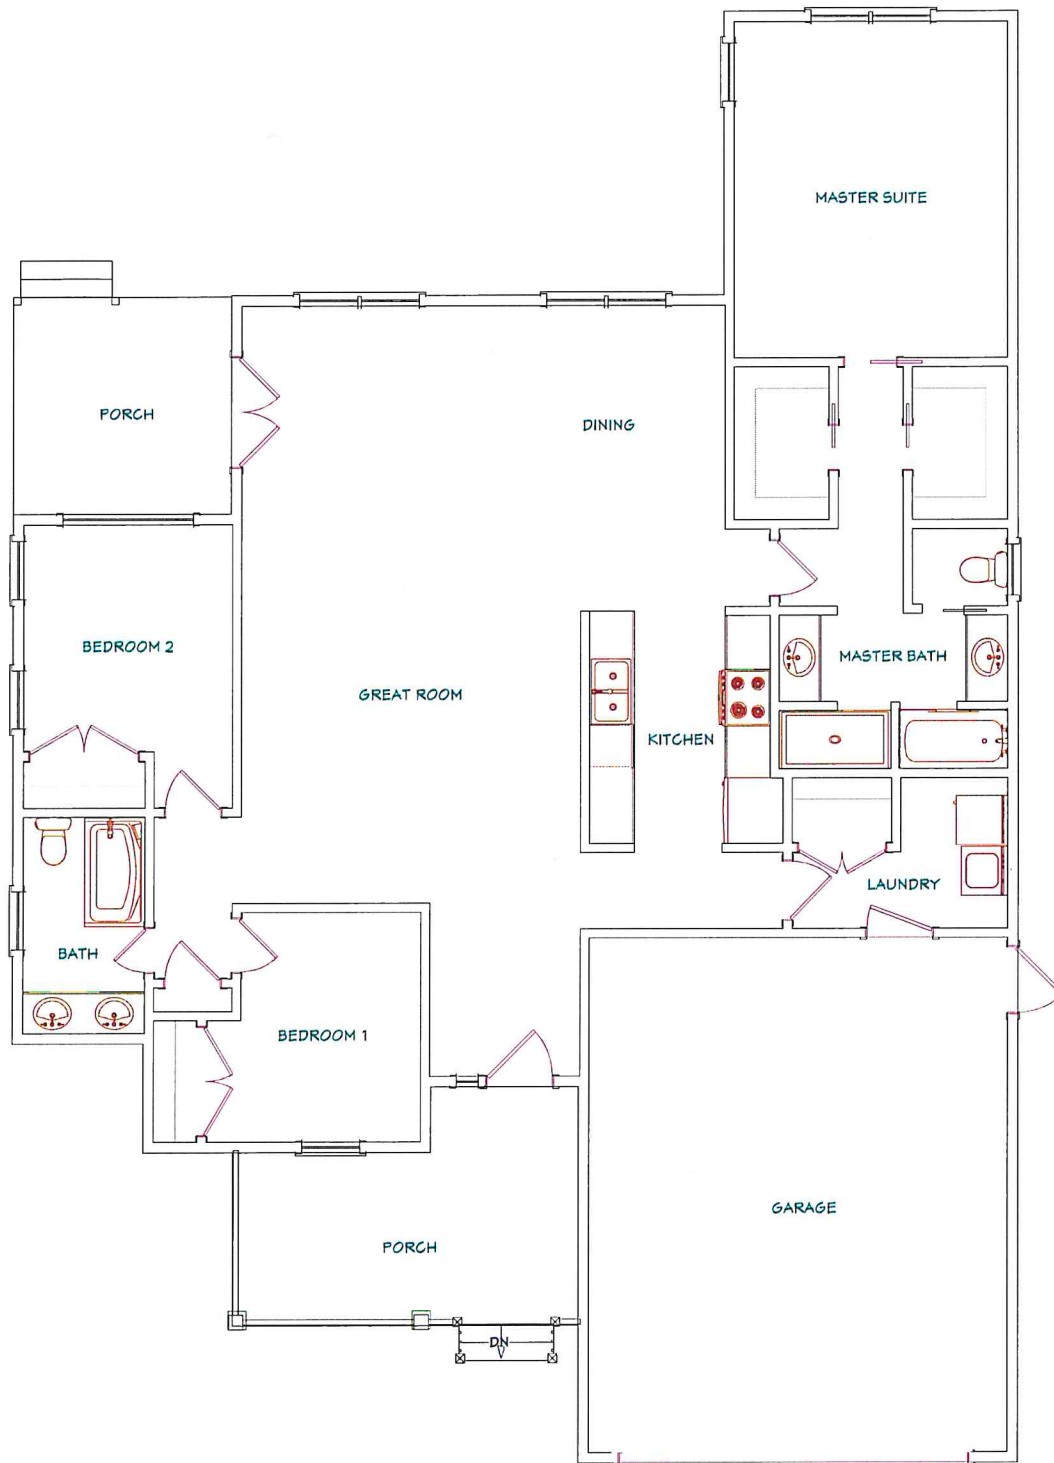

CYPRESS MODEL

The Cottages at Parsons Garden

Front Elevation

3 Bedrooms, 2 Bathrooms
Approximately 2269 Total Square Feet
Approximately 1550 Heated Square Feet
Optional Bonus Room with Full Bath
Double Car Garage of 470 Square Feet
Optional Screen Porch

FLOOR PLAN